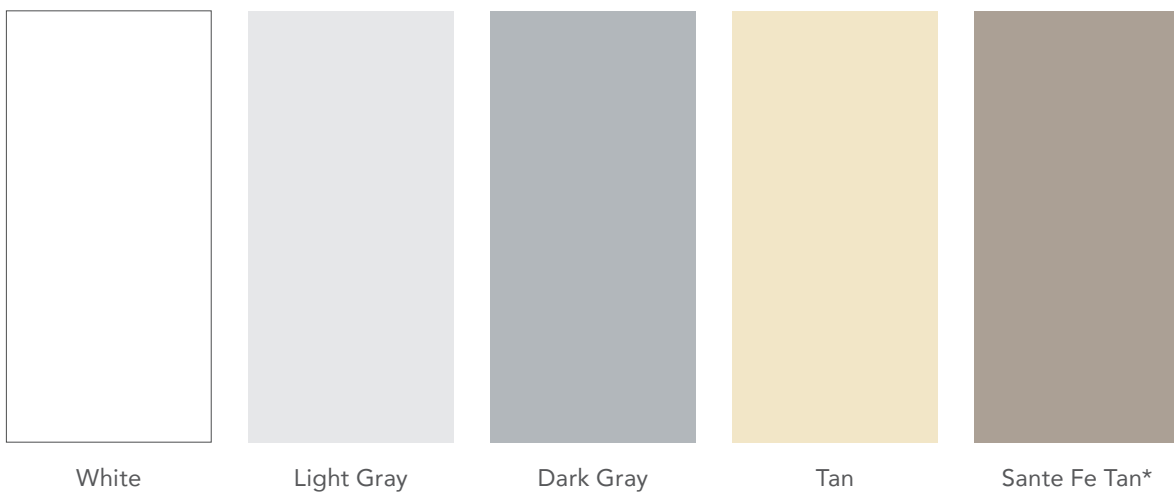

RoofTite LS Silicone Coating

STANDARD COLORS

*Made to order only, minimum order required. Contact RoofTite for more details.

Colors shown are a representative of RoofTite Silicone Coating colors but may not be exact matches.